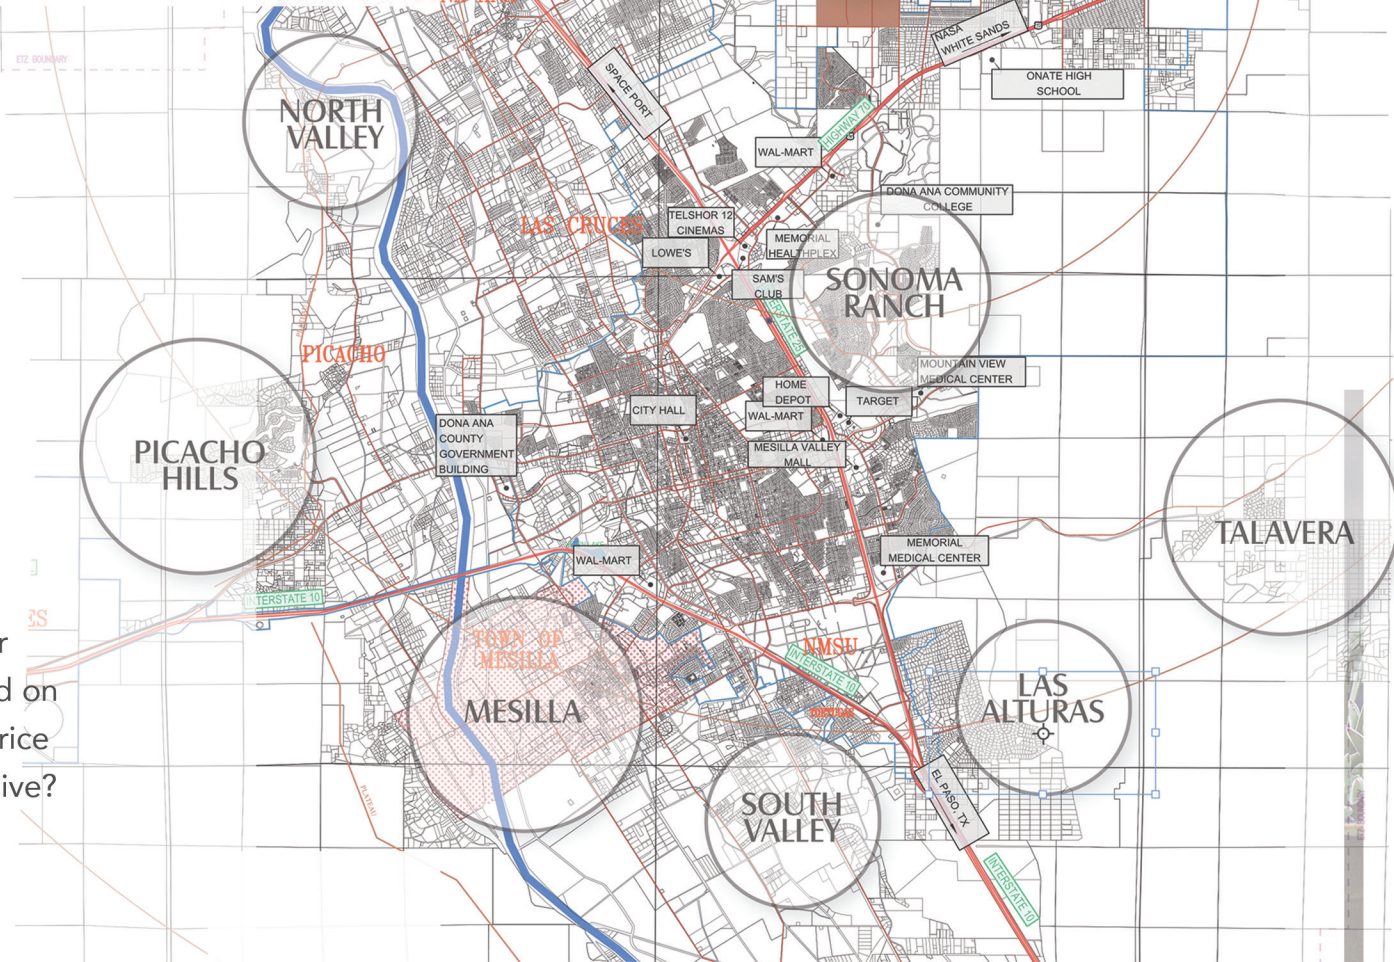

Buildable Anywhere in Las Cruces

We can build in all areas of Las Cruces, in the community of your choice, and on the best lot based on your personal preferences and price point. Where would you like to live?

NEW HOME SITE SNAPSHOT

LAS CRUCES, NM
New Home Sites ~118
Lot Sizes ~0.1 to 156+ Acres
~$34K to $5M+ per parcel

TALAVERA
NEW HOME SITE SNAPSHOT
New Home Sites: ~21
Lot Sizes: 6+ Acres
~$58K to $5M+ per parcel

LAS ALTURAS
NEW HOME SITE SNAPSHOT
New Home Sites ~5
Lot Sizes: ~1.38 to 2.83 Acres
~$98.5K to $187K per parcel

SONOMA
NEW HOME SITE SNAPSHOT
# of New Home Sites Available: ~11
Lot Sizes: ~0.11 to 2.13 Acres
~$72K to $150K per parcel

PICACHO HILLS
NEW HOME SITE SNAPSHOT
New Home Sites: ~15+
Lot Sizes: ~0.15 to 1.29 Acres
~$48.9K to $150K per parcel

MESILLA
NEW HOME SITE SNAPSHOT
New Home Sites: ~12
Lot Sizes: ~0.79 to 19.7 Acres
~$55K to $1.5M per parcel

Source: LCMLS 11/09/22

Outdoor Spaces

- Open-Air Courtyards
- Grill & Bar Spaces
- Outdoor Dining
- Outdoor Living
- Roof-top Patios,
- Spas & Pools

Indoor Spaces

- Open + Spacious
- Open Great Rooms
- Master Retreats
- Home Office Spaces
- Casita+Guest Sutes
- Home Theaters,
- Home Fitness