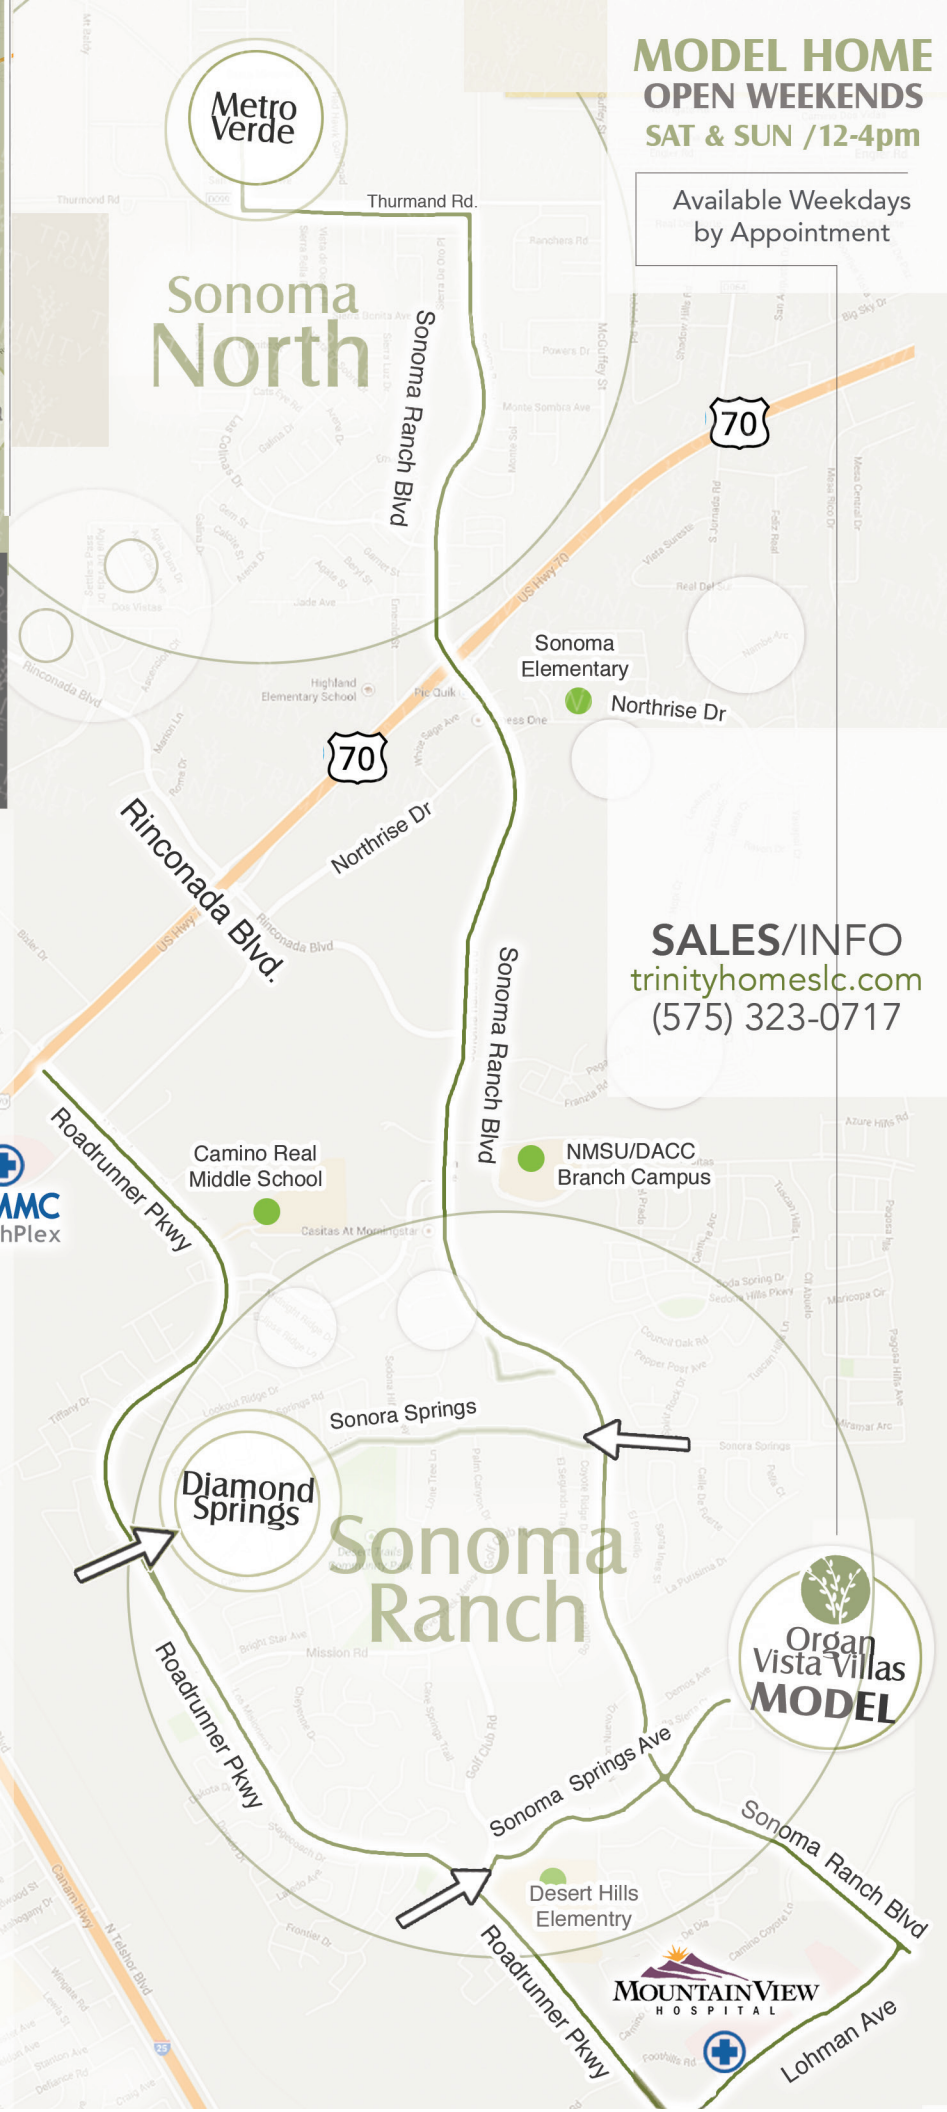

SALES/INFO
trinityhomeslc.com
(575) 323-0717

Organ Vista Villas
MODEL

MOUNTAIN VIEW
HOSPITAL